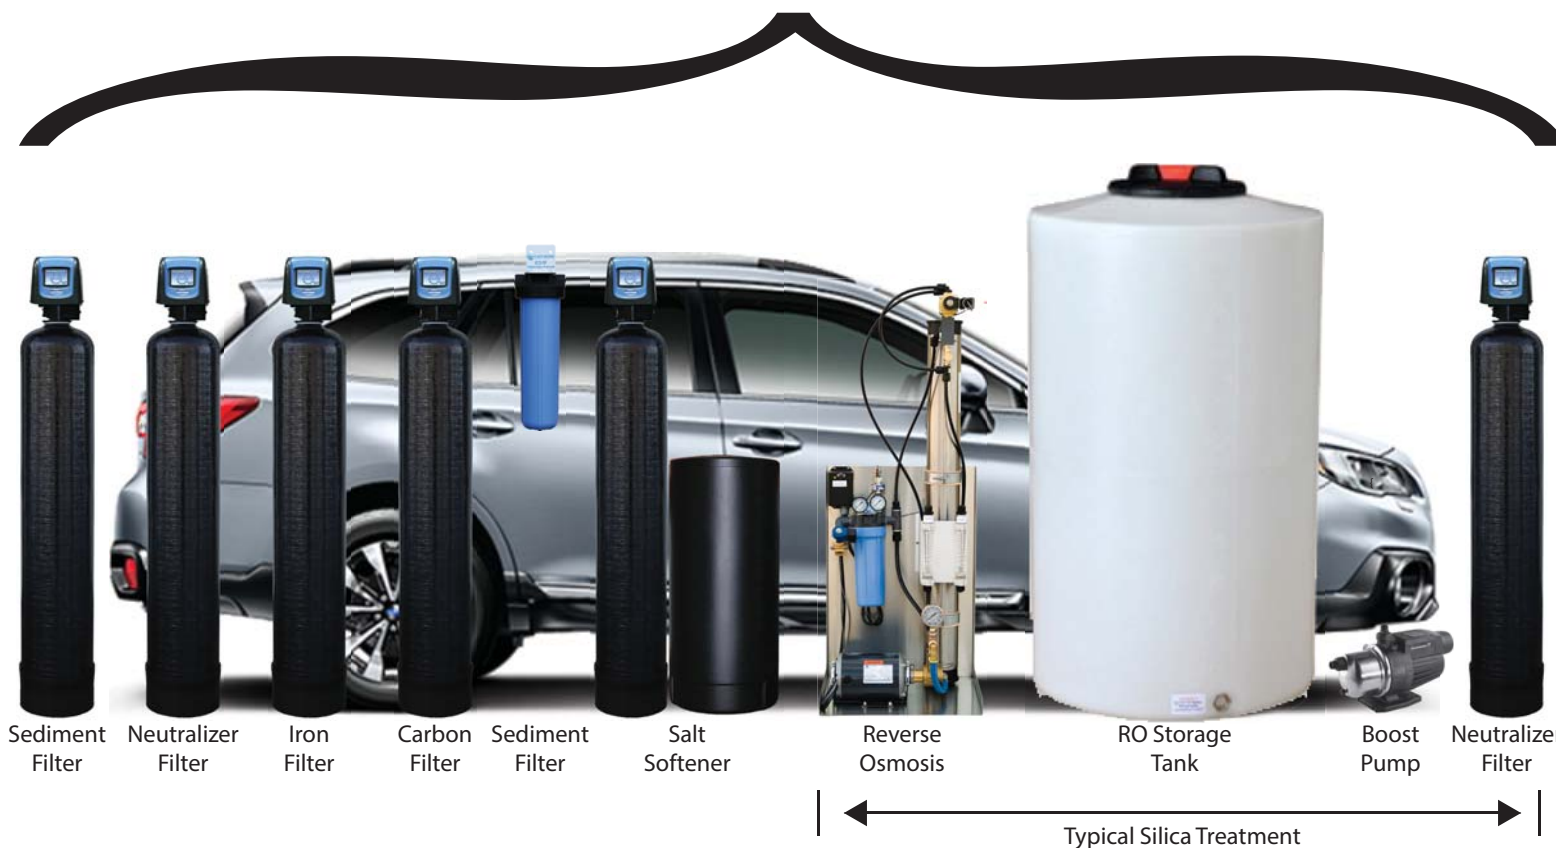

Save Precious Space for Other Important Things

This

OR

These?

ICS-STP

15.5"W x 8.5"D x 26.5"L
No Floor Space Required

The Cascadian® ICS-STP Replaces Any or All of These Traditional Treatments

(Details at CascadianWater.com)